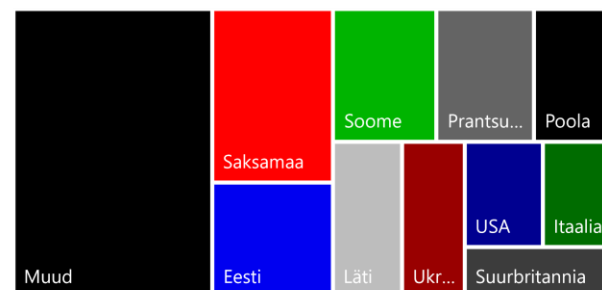

Tallinn Cardi ostjate päritoluriik

2019

2021