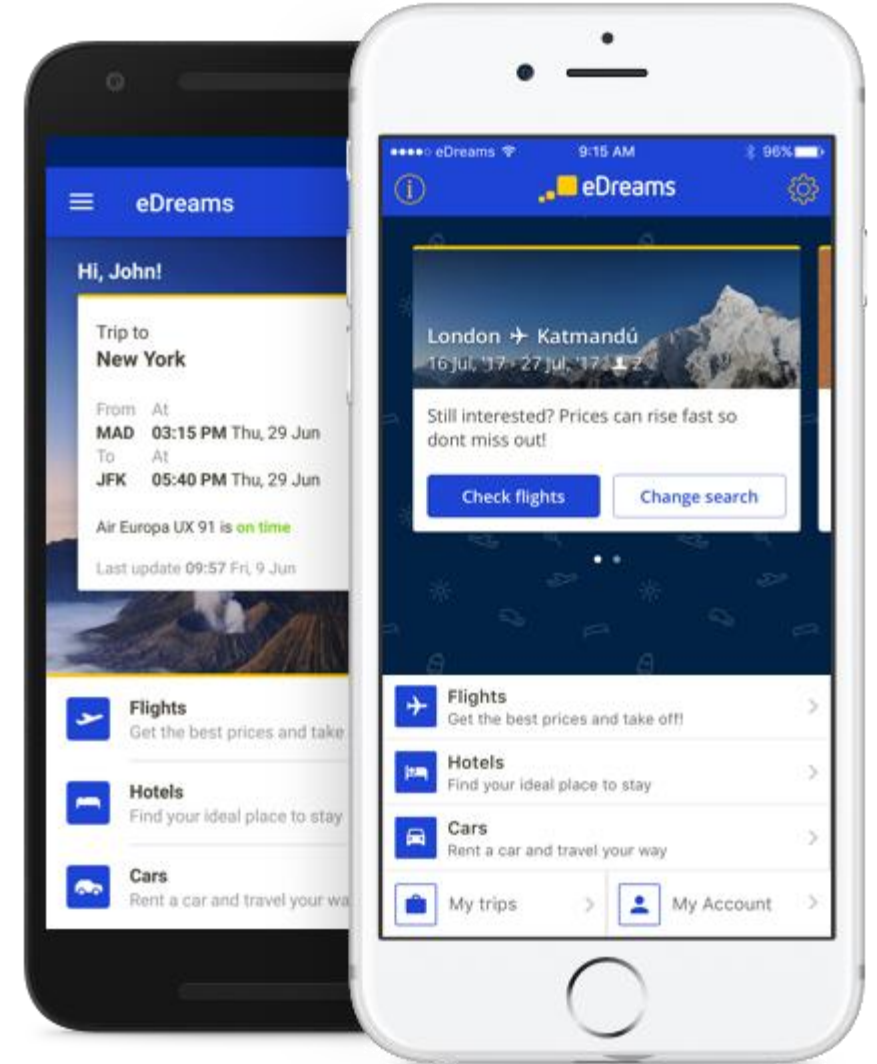

Turundustegevused 2022 | poolaastal

- Sotsiaalmeedia – 5 kanalit, uus sisu YouTube´i (10 vlogi)
- Soome: pressireisid, FAMid, Lapsimessut, koostöö meedia ja mõjutajatega, uued uudiskirjad
- Rootsi: populaarseim televiktoriin
- Läti: pressireis, suvekampaania
- Saksa: pressireis, kampaania eDreamsis (ka Itaalia ja Suurbritannia)