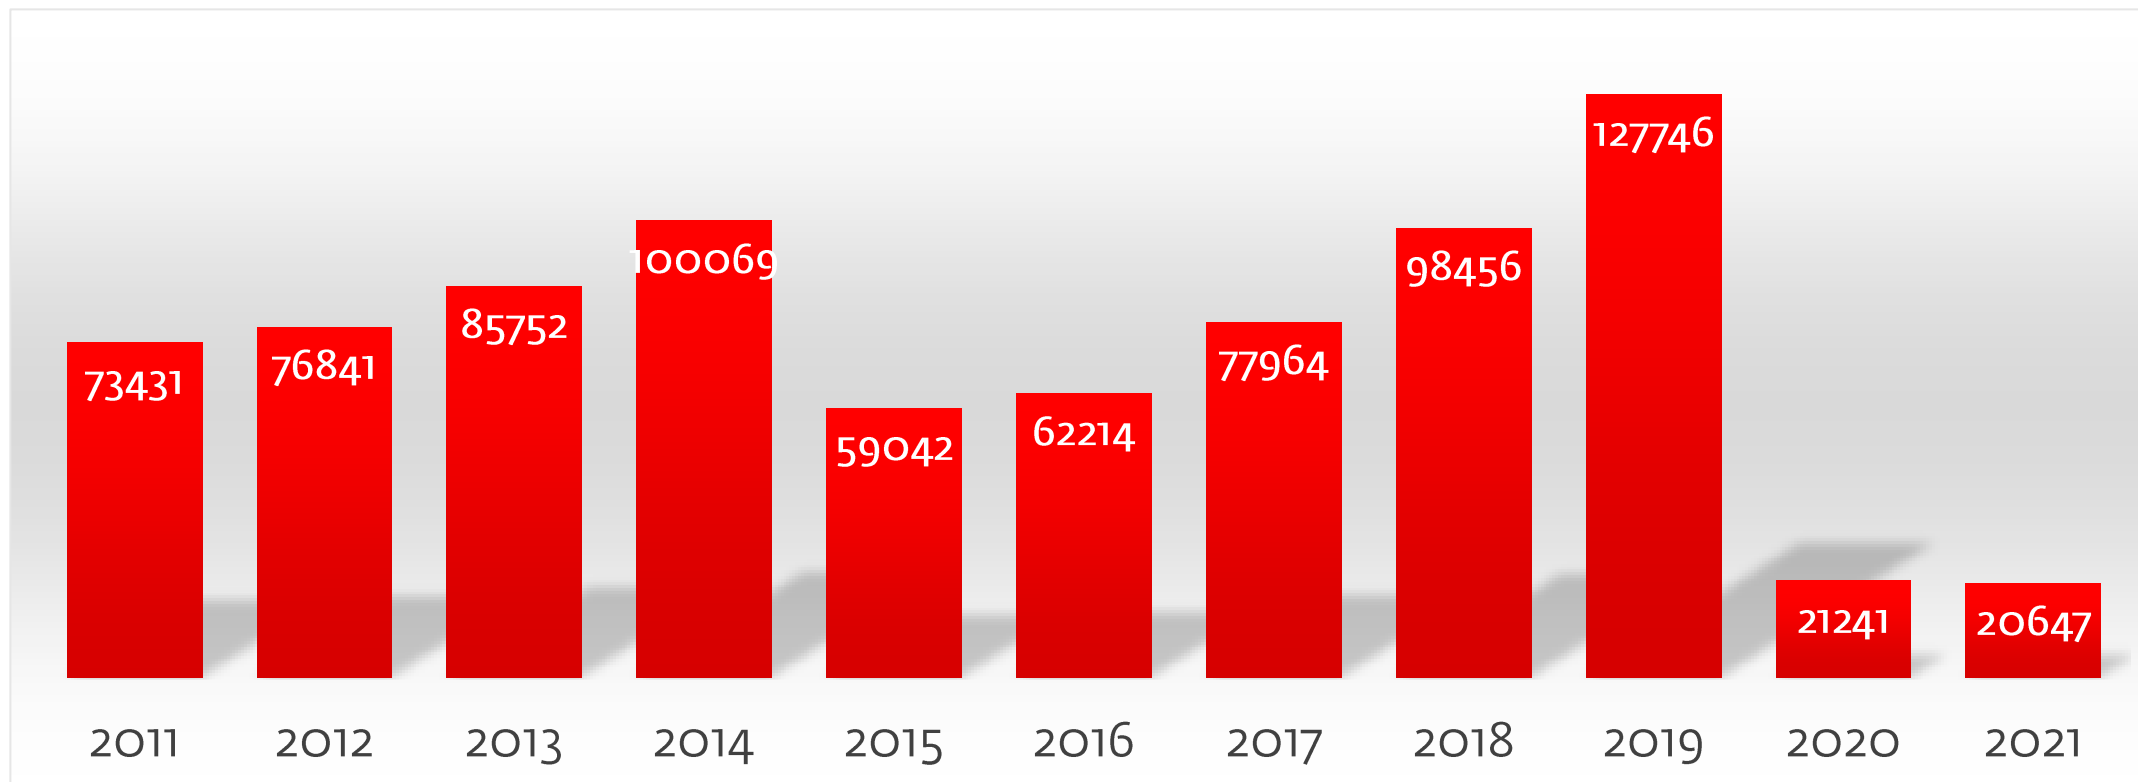

Visit Tallinn

Tallinn Card -
kuidas on läinud,
mis on teoksil

Kersti Paap

21.04.2022

Kuidas on läinud?

- Tallinn Cardi müük:
2020 -84%
2021 -5%
- Külastused Tallinn Cardiga:
2020 -83%
2021 -3%

Muuseumide ja vaatamisväärsuste külastused Tallinn Cardiga

Uued partnerid 2022, käsitöö- ja disainipoed

Olde Hansa Shoppe

A young woman with long, wavy brown hair is seen from behind, looking through a coin-operated telescope. She is wearing a white t-shirt with a striped sleeve. The telescope is mounted on a black metal railing. In the background, a historic town with red-tiled roofs and a prominent church spire is visible under a blue sky with light clouds. The text "Mida toob tulevik?" is overlaid in white on the image.