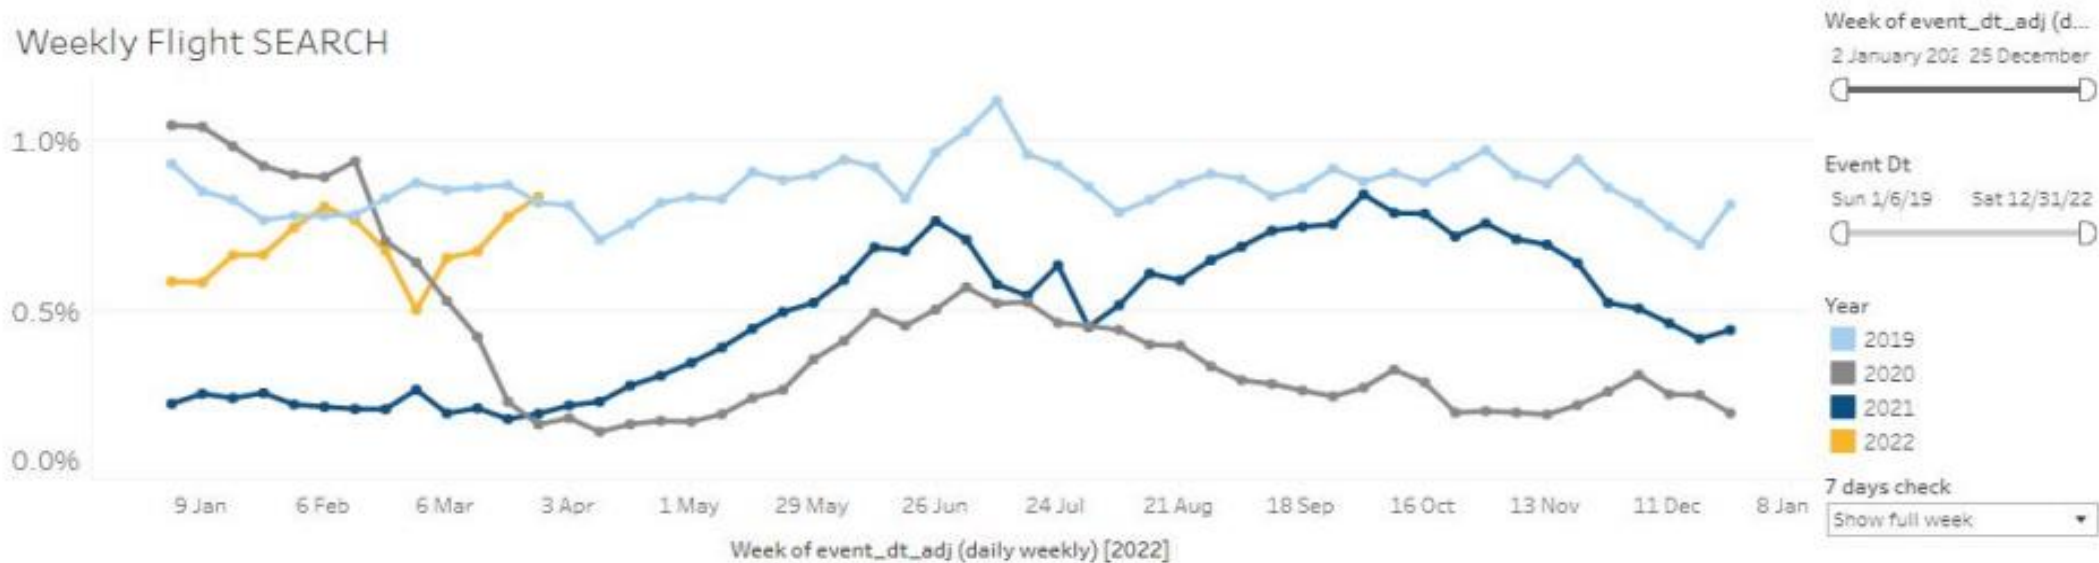

Uued partnerid 2022, käsitöö- ja disainipoed

Olde Hansa Shoppe

A young woman with long, wavy brown hair is seen from behind, looking through a coin-operated telescope. She is wearing a white t-shirt with a striped sleeve. The telescope is mounted on a black metal railing. In the background, a historic town with red-tiled roofs and a prominent church spire is visible under a blue sky with light clouds. The text "Mida toob tulevik?" is overlaid in white on the image.

Mida toob tulevik?

Mida toob tulevik?

Weekly flight searches to Tallinn YOY

Indexed to January

Sihtturud 2022

- Grupp 1: Soome, Läti, Rootsi
- Grupp 2: Saksamaa, UK jt
Euroopa sihtkohad, millega on
hea lennuühendus
- Grupp 3: siseturg